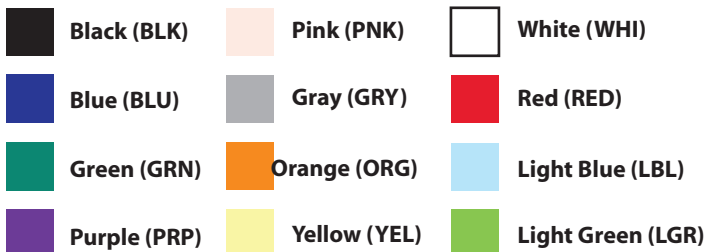

COLORS:

APPLICABLE STANDARDS:

ASTM D 6123/D 6123M-97 (2012), Type I; Meets Consumer Product Safety Commission requirements through conformance with ASTM D-4236

This product has been found to conform to the Consumer Product Safety Commissions' (CPSC) "Labeling of Hazardous Art Materials Act" (LHAMA) using a third party toxicologist under ASTM D-4236. LHAMA requires that arts & crafts products sold in the US be reviewed in this manner to determine if any hazardous materials are present through normal product use and to warn consumers if such hazardous materials exist through specific language dictated by a toxicologist.

The statement "Conforms to ASTM D-4236" indicates a toxicologist has reviewed the product and has found no hazardous materials present that would require a warning statement.

STORAGE & USAGE CONDITIONS:

Tape should be stored in its original packaging in a cool dry area away from direct sunlight and should be used within 12 months of date of shipment. Surfaces to which tape is applied should be clean, dry and free of grease, oil or other contaminants.

Physical Properties:

	Standard	Metric
Tensile Strength	20 lbs/in width	35 N/10mm
Adhesion to Stainless Steel	34 oz/in width	3.72 N/10mm
Thickness	4.9 mils	0.12mm
Elongation	9%	9%
Service Temp. Range	60°F to 150°F	16°C to 66°C

E] nrhX\ävcY'eZgdq VcXZ'Xj VgM'Zgh' X'hj' dl c' WdkZ'VgZ'dWV'eZY '[gib 1ZHi'gZ'Xdb b ZcYZY'Wh'EH'8Z6H' B.Z \dkZ'gpb Zcl V\ZcXZhVcY'Yd'cdi'g'eg'hZcl V\j Vg'cl'ZZ'd[egYj X'eZgdq VcXZ'#eY'k'Yj Väg'lanb VnkVgn' ha\j ian[gpb 1] ZhZ'VkZg\Z'h#] Zj hZgh' dj ä'Y'Zi Zq' c'Z1] Z1] Zgi] Z'egYj X'h[1'dgV'eVg'Xj ä'gej g'dhZ' VcY'hij '1WZ'[dgi] Zj hZgh'b Zi] dY'd[V'eaX'M'äc'VZ'[dgZ] hZ#